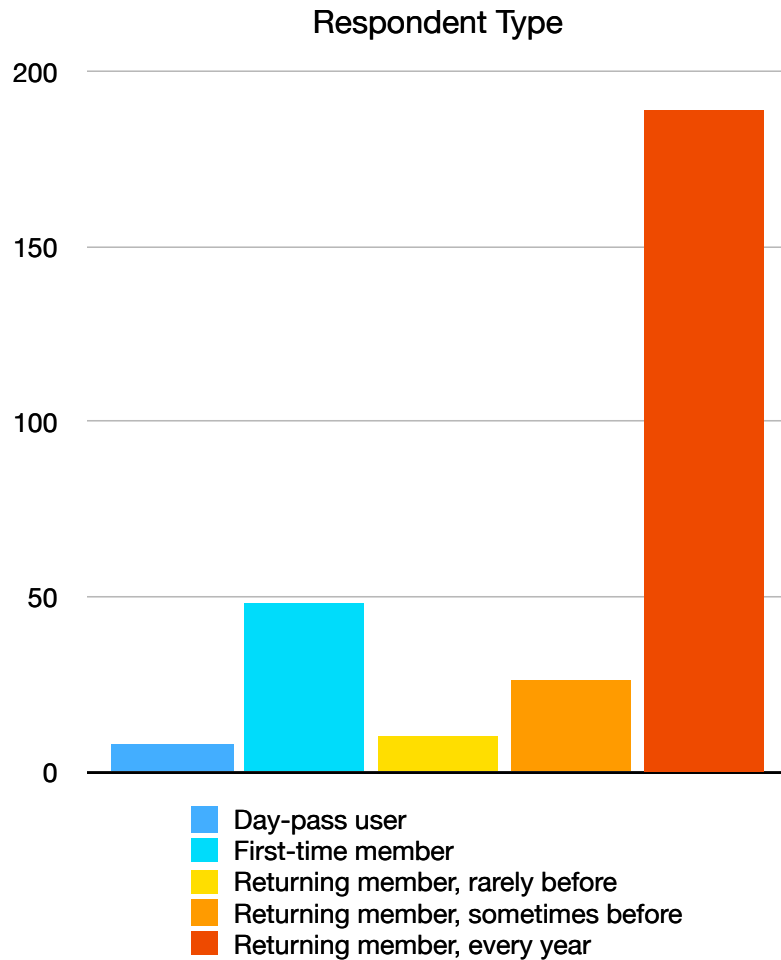

This summary is based on the 281 respondents specific to Kimberley Nordic Club.

CROSS COUNTRY BC SKIERS SURVEY

This summary is based on the 281 respondents specific to Kimberley Nordic Club.

CROSS COUNTRY BC SKIERS SURVEY

This summary is based on the 281 respondents specific to Kimberley Nordic Club.

Membership Usage

Why a Membership?

CROSS COUNTRY BC SKIERS SURVEY

This summary is based on the 281 respondents specific to Kimberley Nordic Club.

Membership Cost

- A little pricey but I just don't go enough to make it worth it.
- A little pricey.
- About right.
- Great value.
- Insanely cheap. Maybe the best deal in town.

Membership Next Year

- Likely not.
- Probably.
- For sure!

CROSS COUNTRY BC SKIERS SURVEY

This summary is based on the 281 respondents specific to Kimberley Nordic Club.

Community Awareness

- A reasonable amount of the population has experienced it.
- Folks may know about it, but most have never experienced it.
- Most folks don't have a clue.
- Yep, it's a well-known and well-used gem.