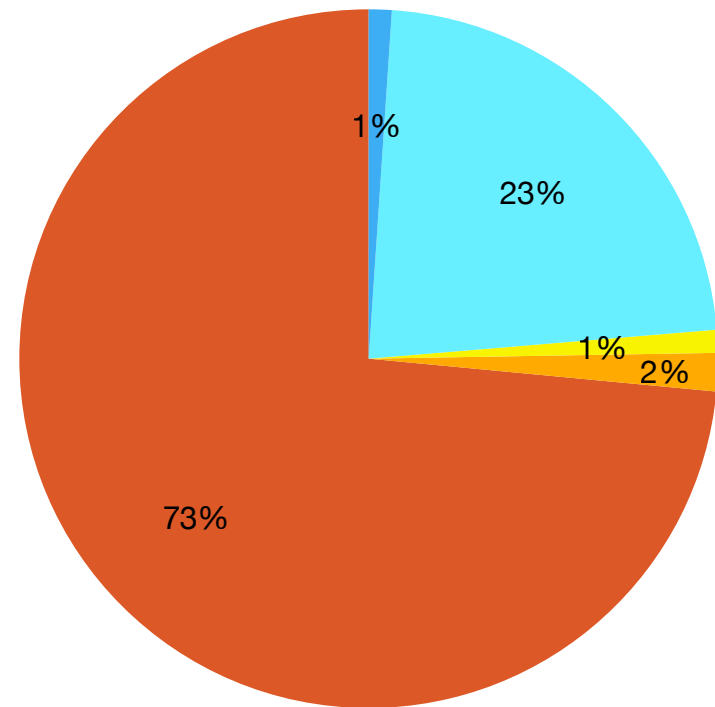

Club Communication

- Doesn't really matter to me.
- Good enough for what I need.
- More or better social media posts would be appreciated.
- Website could be more informative.
- Excellent