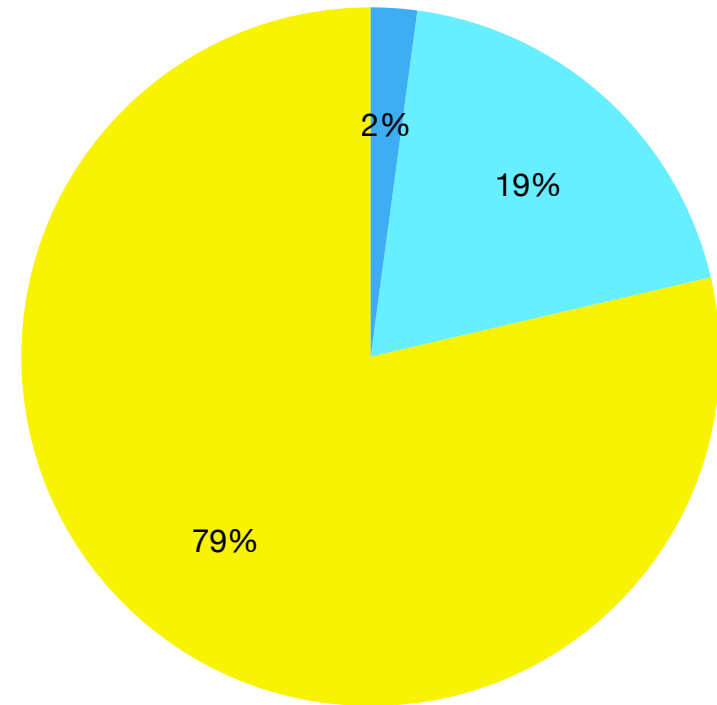

This summary is based on the 281 respondents specific to Kimberley Nordic Club.

CROSS COUNTRY BC SKIERS SURVEY

This summary is based on the 281 respondents specific to Kimberley Nordic Club.

CROSS COUNTRY BC SKIERS SURVEY

This summary is based on the 281 respondents specific to Kimberley Nordic Club.

Membership Usage

Why a Membership?

CROSS COUNTRY BC SKIERS SURVEY

This summary is based on the 281 respondents specific to Kimberley Nordic Club.

Membership Cost

- A little pricey but I just don't go enough to make it worth it.
- A little pricey.
- About right.
- Great value.
- Insanely cheap. Maybe the best deal in town.

Membership Next Year

- Likely not.
- Probably.
- For sure!

CROSS COUNTRY BC SKIERS SURVEY

This summary is based on the 281 respondents specific to Kimberley Nordic Club.

Community Awareness

- A reasonable amount of the population has experienced it.
- Folks may know about it, but most have never experienced it.
- Most folks don't have a clue.
- Yep, it's a well-known and well-used gem.