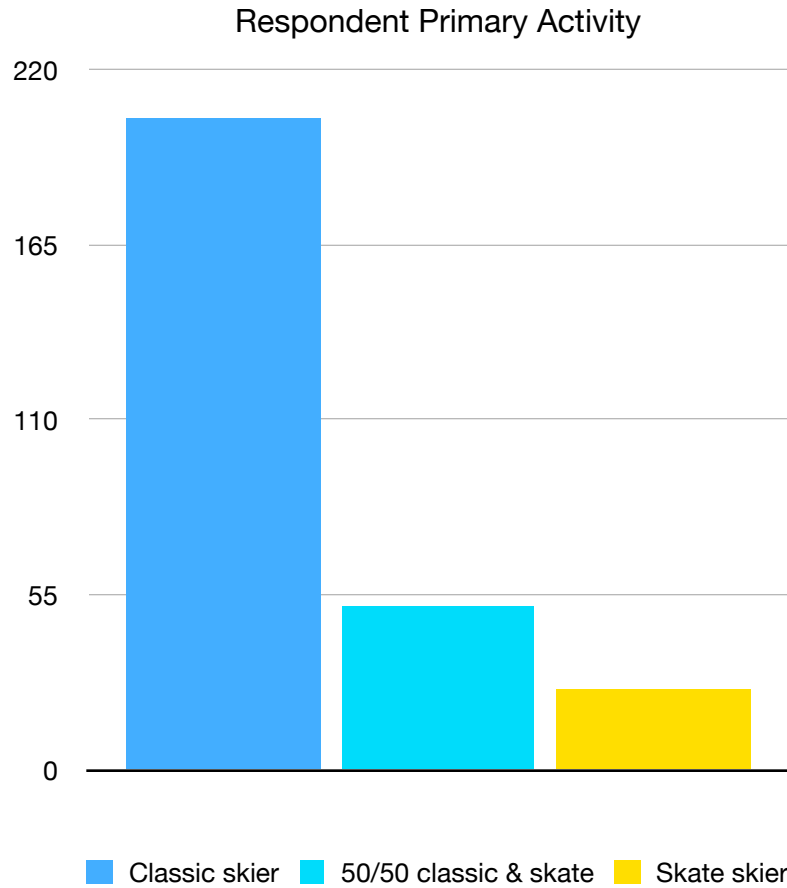

This summary is based on the 281 respondents specific to Kimberley Nordic Club.

CROSS COUNTRY BC SKIERS SURVEY

This summary is based on the 281 respondents specific to Kimberley Nordic Club.

CROSS COUNTRY BC SKIERS SURVEY

This summary is based on the 281 respondents specific to Kimberley Nordic Club.

Membership Usage

Why a Membership?

CROSS COUNTRY BC SKIERS SURVEY

This summary is based on the 281 respondents specific to Kimberley Nordic Club.

Membership Cost

- A little pricey but I just don't go enough to make it worth it.
- A little pricey.
- About right.
- Great value.
- Insanely cheap. Maybe the best deal in town.

Membership Next Year

- Likely not.
- Probably.
- For sure!