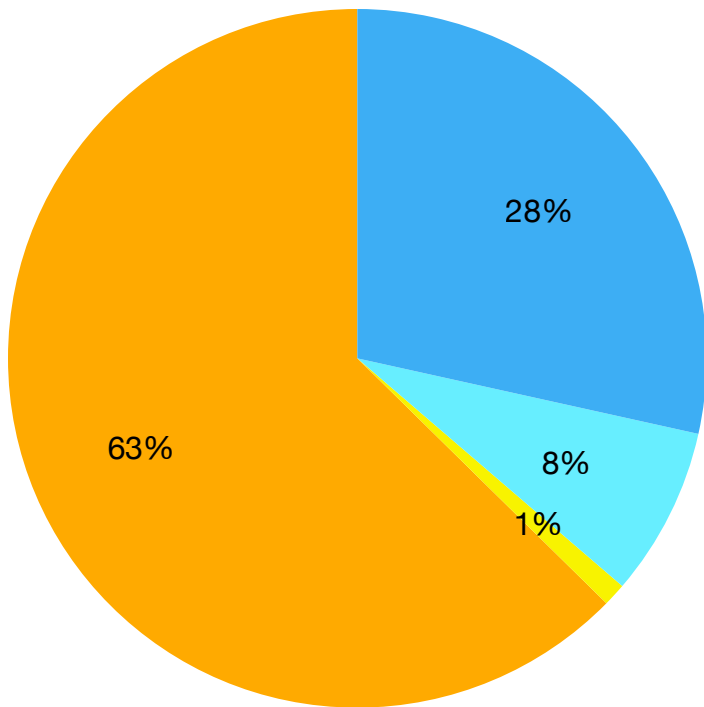

This summary is based on the 281 respondents specific to Kimberley Nordic Club.

CROSS COUNTRY BC SKIERS SURVEY

This summary is based on the 281 respondents specific to Kimberley Nordic Club.

CROSS COUNTRY BC SKIERS SURVEY

This summary is based on the 281 respondents specific to Kimberley Nordic Club.

Membership Usage

Why a Membership?

CROSS COUNTRY BC SKIERS SURVEY

This summary is based on the 281 respondents specific to Kimberley Nordic Club.

Membership Cost

- A little pricey but I just don't go enough to make it worth it.
- A little pricey.
- About right.
- Great value.
- Insanely cheap. Maybe the best deal in town.

Membership Next Year

- Likely not.
- Probably.
- For sure!

CROSS COUNTRY BC SKIERS SURVEY

This summary is based on the 281 respondents specific to Kimberley Nordic Club.

Community Awareness

- A reasonable amount of the population has experienced it.
- Folks may know about it, but most have never experienced it.
- Most folks don't have a clue.
- Yep, it's a well-known and well-used gem.