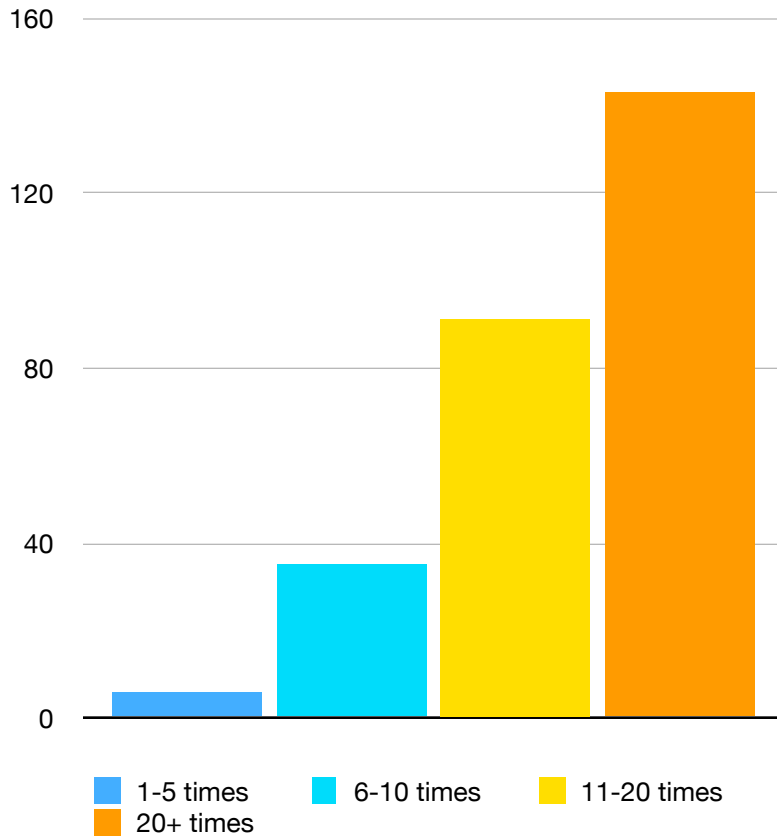

This summary is based on the 281 respondents specific to Kimberley Nordic Club.

CROSS COUNTRY BC SKIERS SURVEY

This summary is based on the 281 respondents specific to Kimberley Nordic Club.

CROSS COUNTRY BC SKIERS SURVEY

This summary is based on the 281 respondents specific to Kimberley Nordic Club.

Membership Usage

Why a Membership?

CROSS COUNTRY BC SKIERS SURVEY

This summary is based on the 281 respondents specific to Kimberley Nordic Club.

Membership Cost

- A little pricey but I just don't go enough to make it worth it.
- A little pricey.
- About right.
- Great value.
- Insanely cheap. Maybe the best deal in town.

Membership Next Year

- Likely not.
- Probably.
- For sure!

CROSS COUNTRY BC SKIERS SURVEY

This summary is based on the 281 respondents specific to Kimberley Nordic Club.

Community Awareness

- A reasonable amount of the population has experienced it.
- Folks may know about it, but most have never experienced it.
- Most folks don't have a clue.
- Yep, it's a well-known and well-used gem.