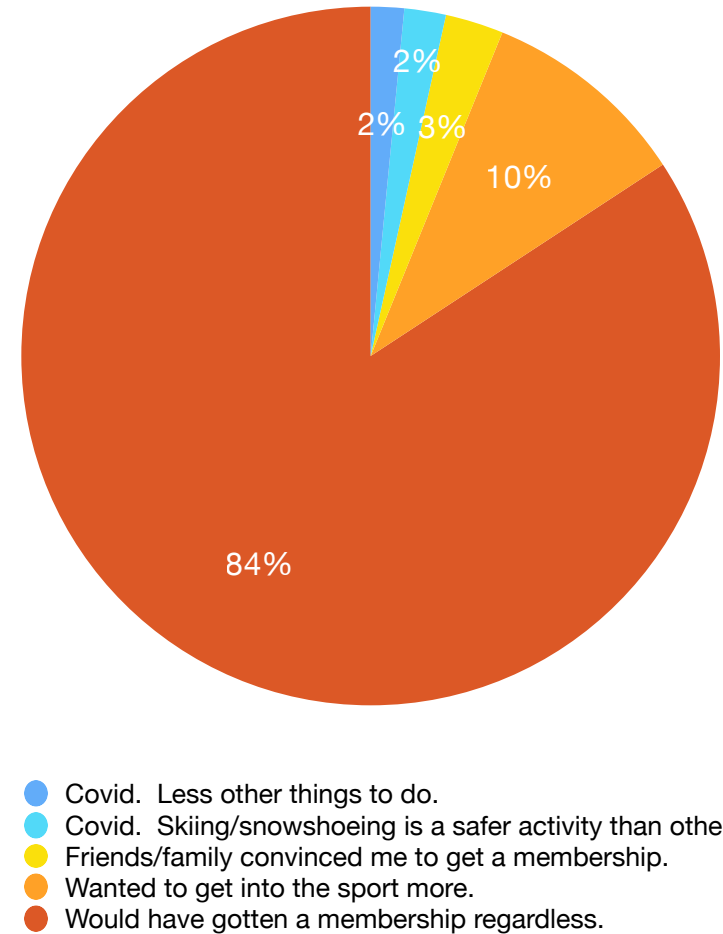

This summary is based on the 281 respondents specific to Kimberley Nordic Club.

CROSS COUNTRY BC SKIERS SURVEY

This summary is based on the 281 respondents specific to Kimberley Nordic Club.

CROSS COUNTRY BC SKIERS SURVEY

This summary is based on the 281 respondents specific to Kimberley Nordic Club.

Membership Usage

Why a Membership?

CROSS COUNTRY BC SKIERS SURVEY

This summary is based on the 281 respondents specific to Kimberley Nordic Club.

Membership Cost

- A little pricey but I just don't go enough to make it worth it.
- A little pricey.
- About right.
- Great value.
- Insanely cheap. Maybe the best deal in town.

Membership Next Year

- Likely not.
- Probably.
- For sure!

CROSS COUNTRY BC SKIERS SURVEY

This summary is based on the 281 respondents specific to Kimberley Nordic Club.

Community Awareness

- A reasonable amount of the population has experienced it.
- Folks may know about it, but most have never experienced it.
- Most folks don't have a clue.
- Yep, it's a well-known and well-used gem.