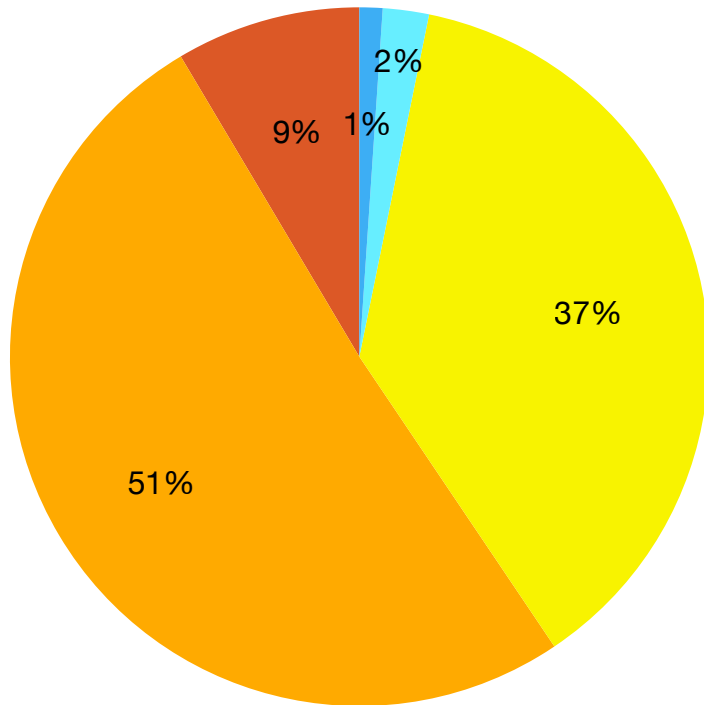

This summary is based on the 281 respondents specific to Kimberley Nordic Club.

CROSS COUNTRY BC SKIERS SURVEY

This summary is based on the 281 respondents specific to Kimberley Nordic Club.

CROSS COUNTRY BC SKIERS SURVEY

This summary is based on the 281 respondents specific to Kimberley Nordic Club.

Membership Usage

Why a Membership?

CROSS COUNTRY BC SKIERS SURVEY

This summary is based on the 281 respondents specific to Kimberley Nordic Club.

Membership Cost

- A little pricey but I just don't go enough to make it worth it.
- A little pricey.
- About right.
- Great value.
- Insanely cheap. Maybe the best deal in town.

Membership Next Year

- Likely not.
- Probably.
- For sure!

CROSS COUNTRY BC SKIERS SURVEY

This summary is based on the 281 respondents specific to Kimberley Nordic Club.

Community Awareness

- A reasonable amount of the population has experienced it.
- Folks may know about it, but most have never experienced it.
- Most folks don't have a clue.
- Yep, it's a well-known and well-used gem.