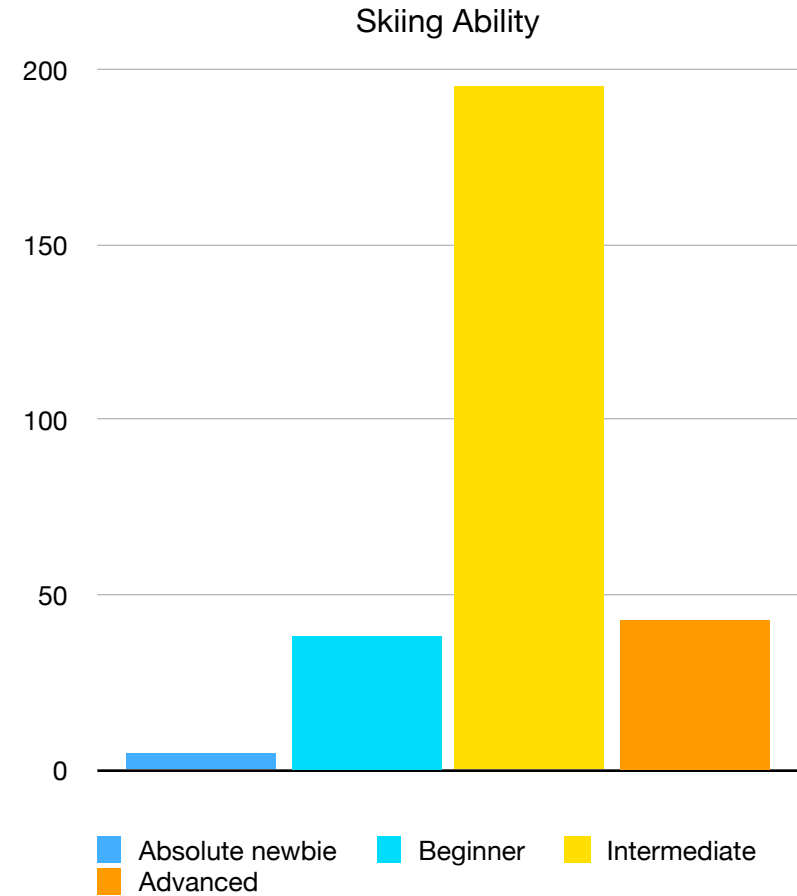

This summary is based on the 281 respondents specific to Kimberley Nordic Club.

CROSS COUNTRY BC SKIERS SURVEY

This summary is based on the 281 respondents specific to Kimberley Nordic Club.

CROSS COUNTRY BC SKIERS SURVEY

This summary is based on the 281 respondents specific to Kimberley Nordic Club.

Membership Usage

Why a Membership?

CROSS COUNTRY BC SKIERS SURVEY

This summary is based on the 281 respondents specific to Kimberley Nordic Club.

Membership Cost

- A little pricey but I just don't go enough to make it worth it.
- A little pricey.
- About right.
- Great value.
- Insanely cheap. Maybe the best deal in town.

Membership Next Year

- Likely not.
- Probably.
- For sure!