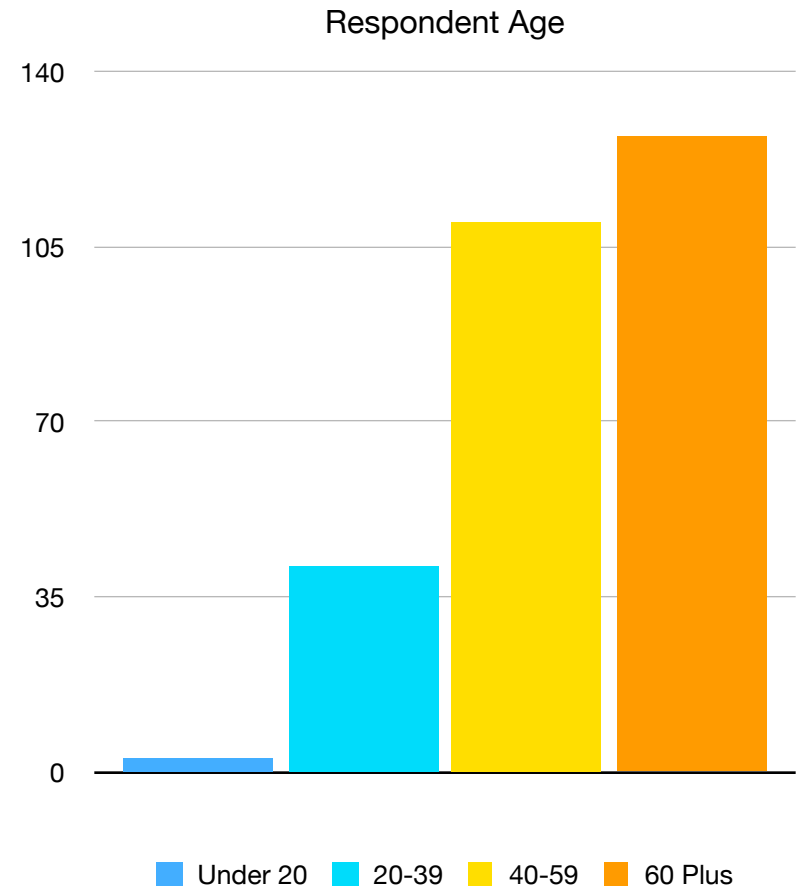

This summary is based on the 281 respondents specific to Kimberley Nordic Club.

CROSS COUNTRY BC SKIERS SURVEY

This summary is based on the 281 respondents specific to Kimberley Nordic Club.

CROSS COUNTRY BC SKIERS SURVEY

This summary is based on the 281 respondents specific to Kimberley Nordic Club.

Membership Usage

Why a Membership?

CROSS COUNTRY BC SKIERS SURVEY

This summary is based on the 281 respondents specific to Kimberley Nordic Club.

Membership Cost

- A little pricey but I just don't go enough to make it worth it.
- A little pricey.
- About right.
- Great value.
- Insanely cheap. Maybe the best deal in town.

Membership Next Year

- Likely not.
- Probably.
- For sure!