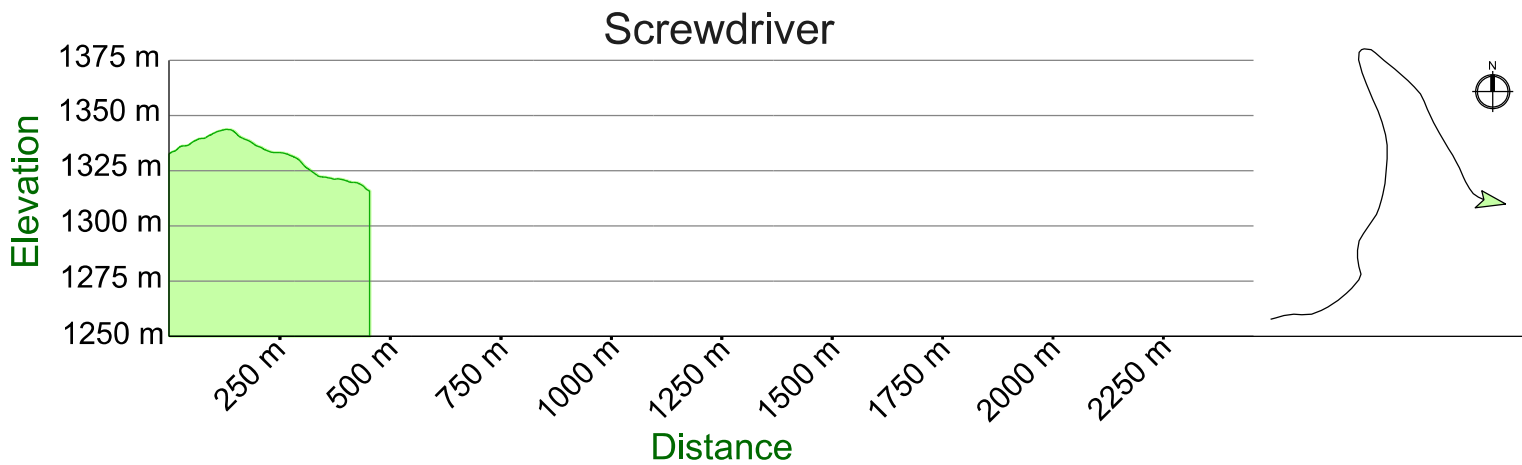

Kimberley Nordic Trails - Elevation Profiles