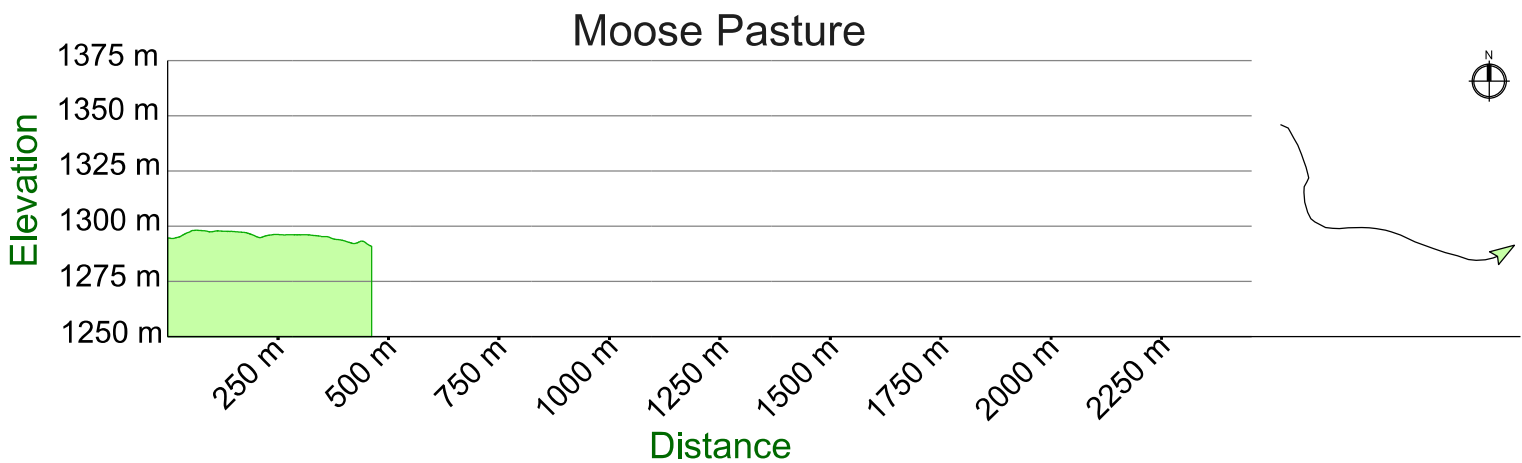

# Kimberley Nordic Trails - Elevation Profiles