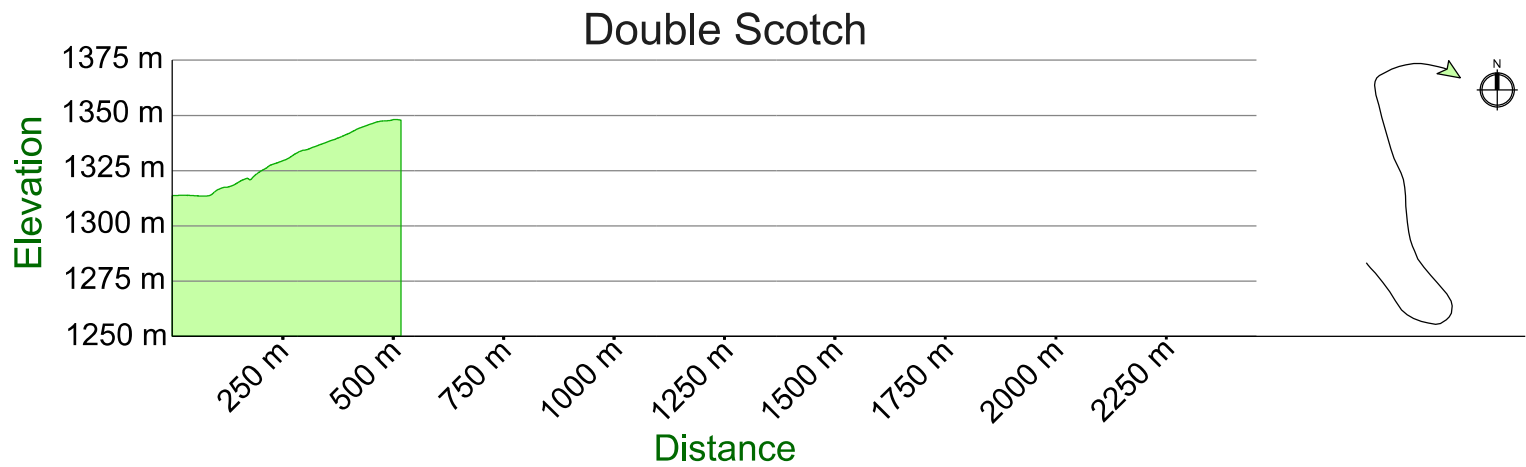

# Kimberley Nordic Trails - Elevation Profiles