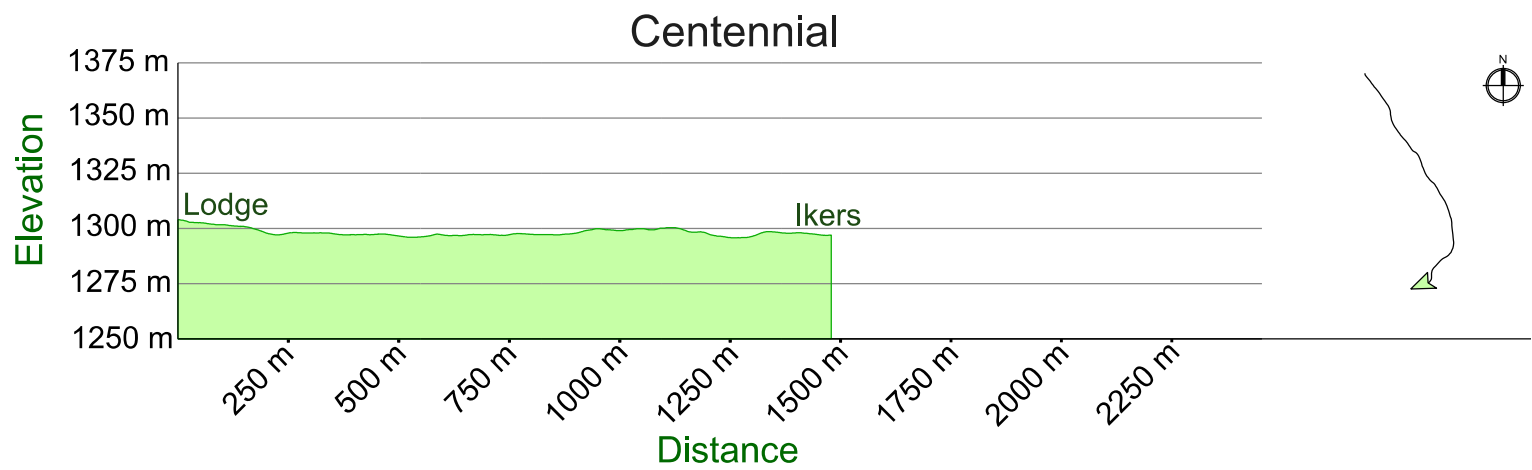

# Kimberley Nordic Trails - Elevation Profiles