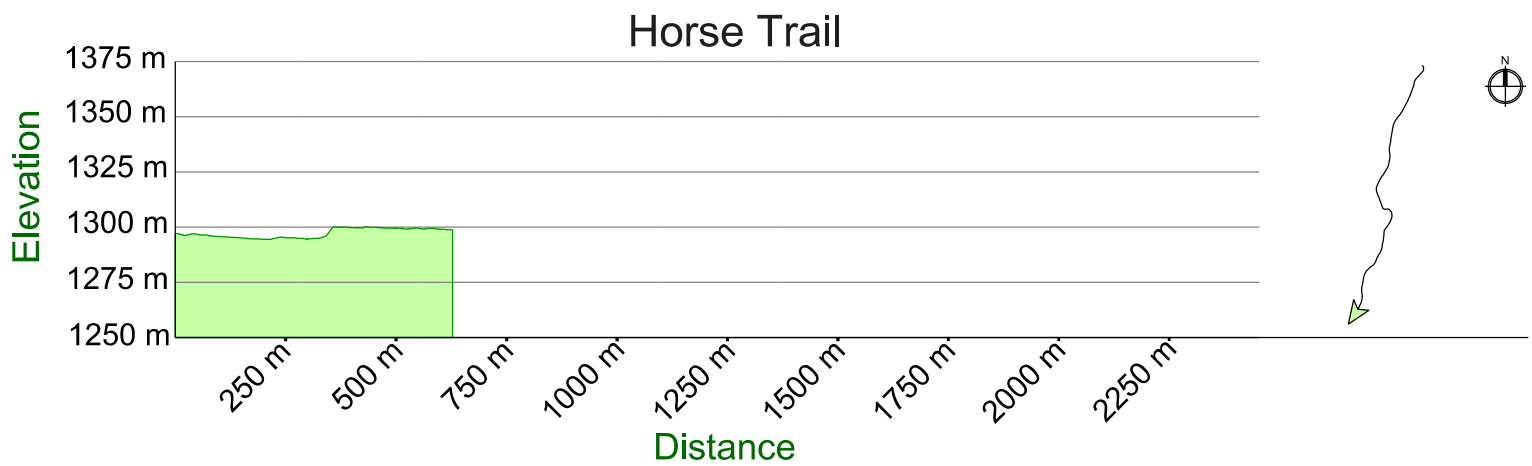

# Kimberley Nordic Trails - Elevation Profiles