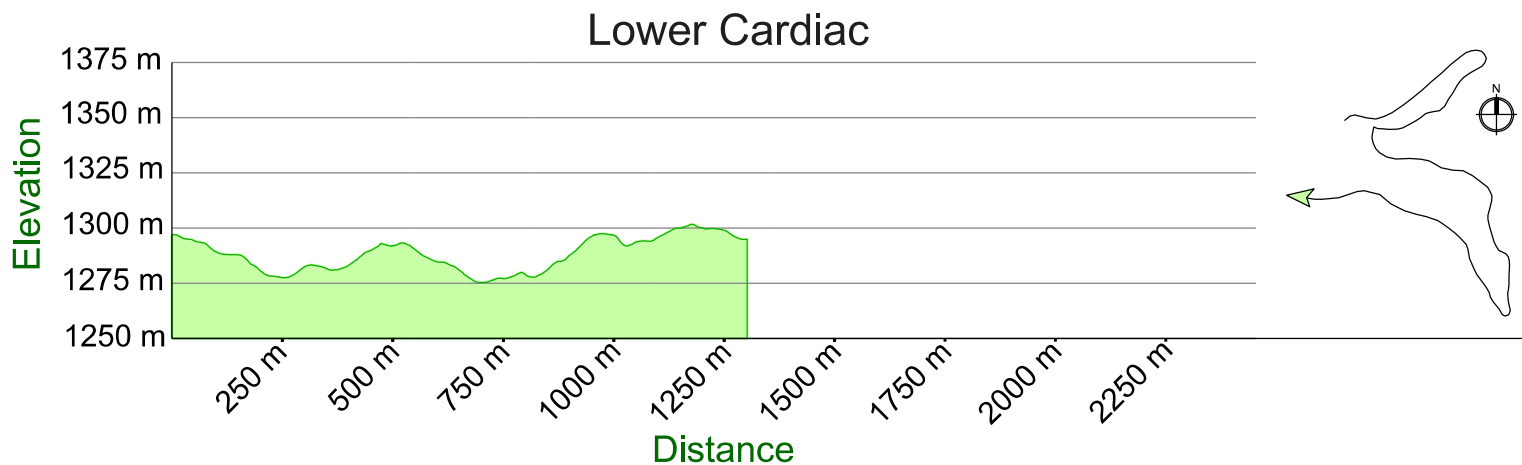

# Kimberley Nordic Trails - Elevation Profiles