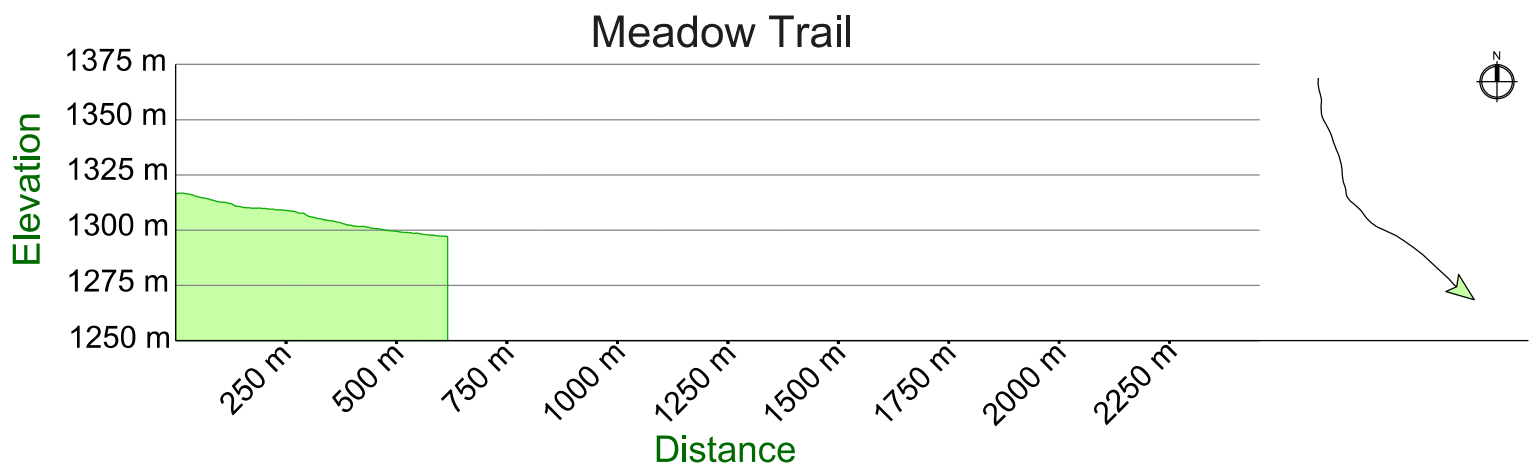

# Kimberley Nordic Trails - Elevation Profiles