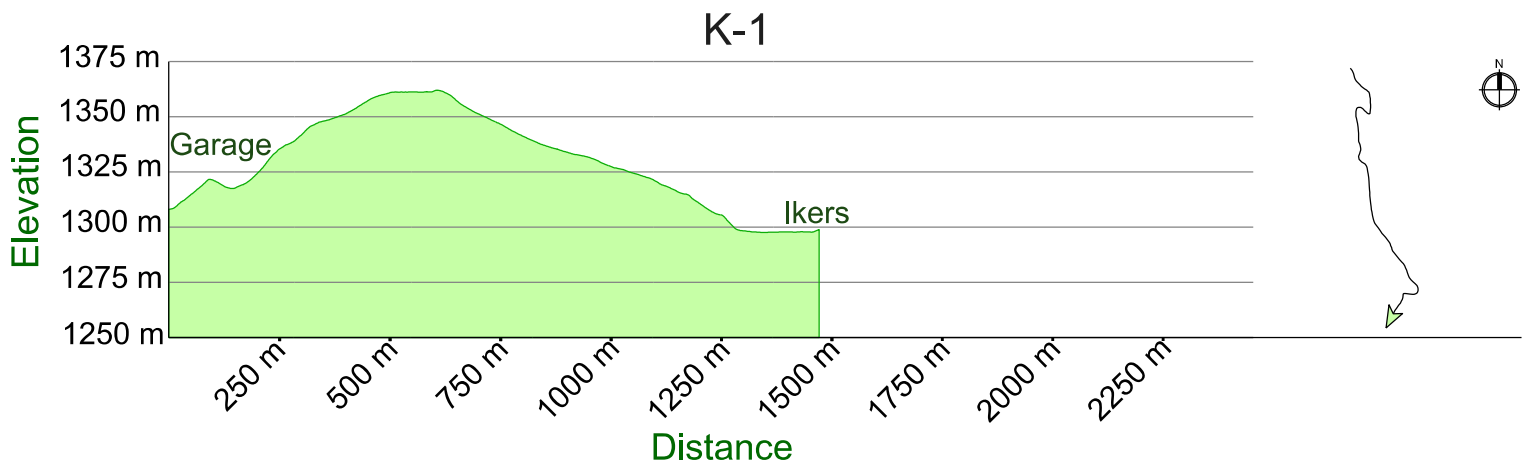

# Kimberley Nordic Trails - Elevation Profiles