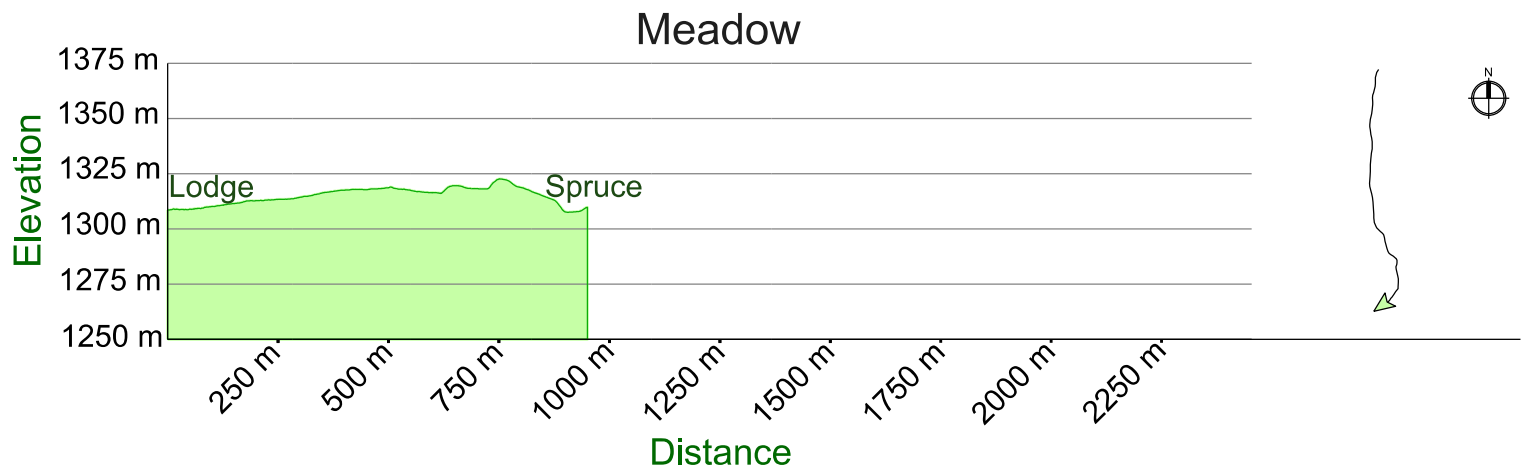

# Kimberley Nordic Trails - Elevation Profiles