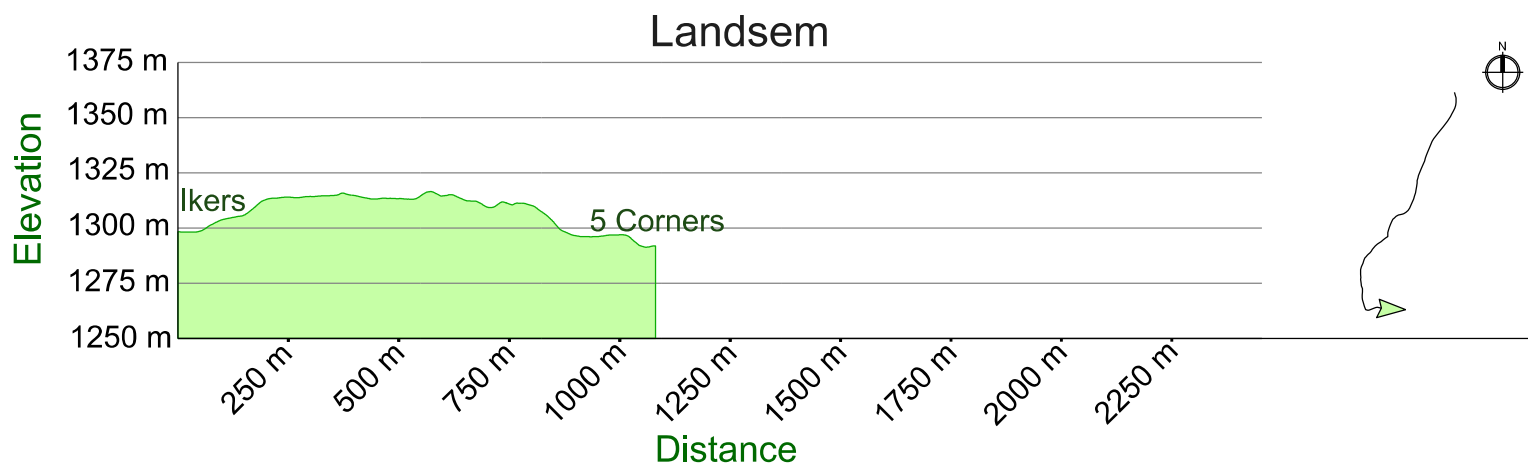

# Kimberley Nordic Trails - Elevation Profiles