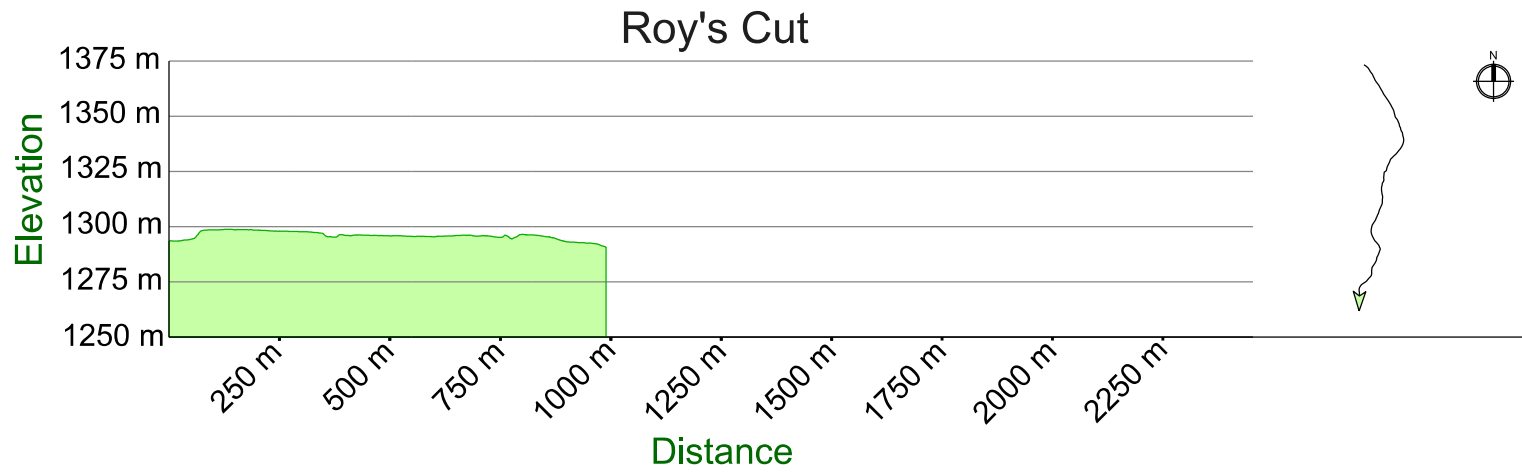

Kimberley Nordic Trails - Elevation Profiles