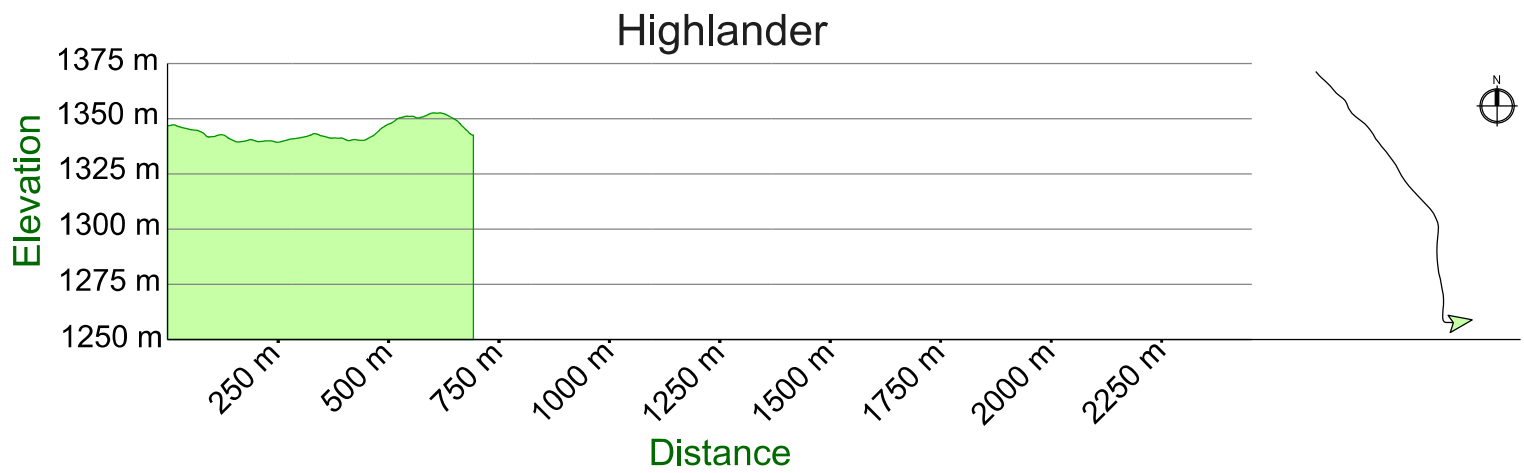

# Kimberley Nordic Trails - Elevation Profiles