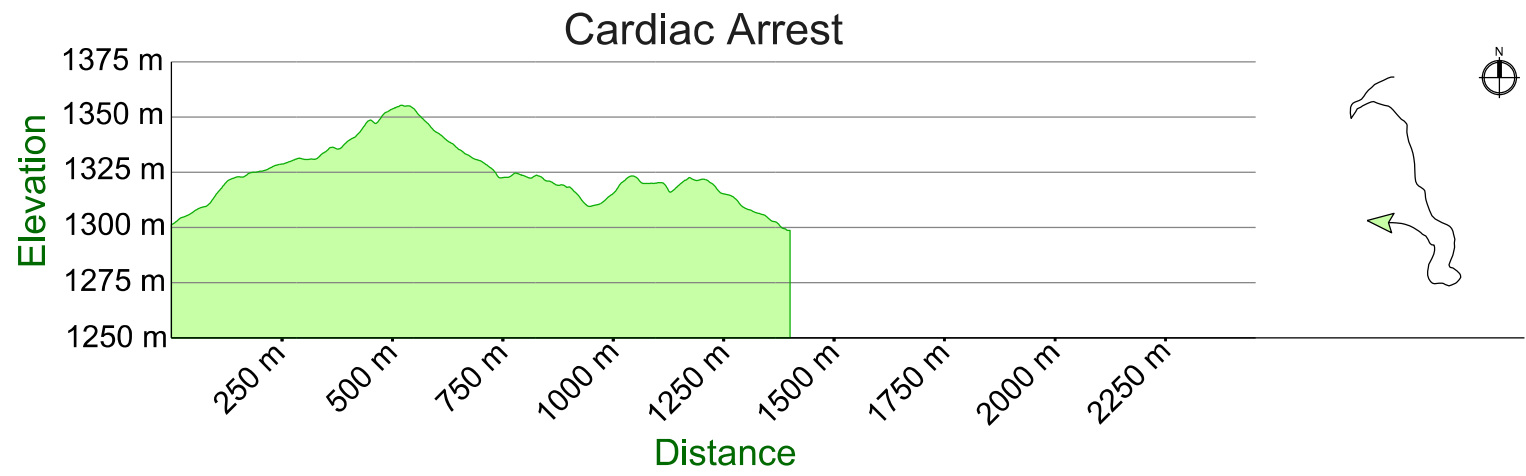

# Kimberley Nordic Trails - Elevation Profiles