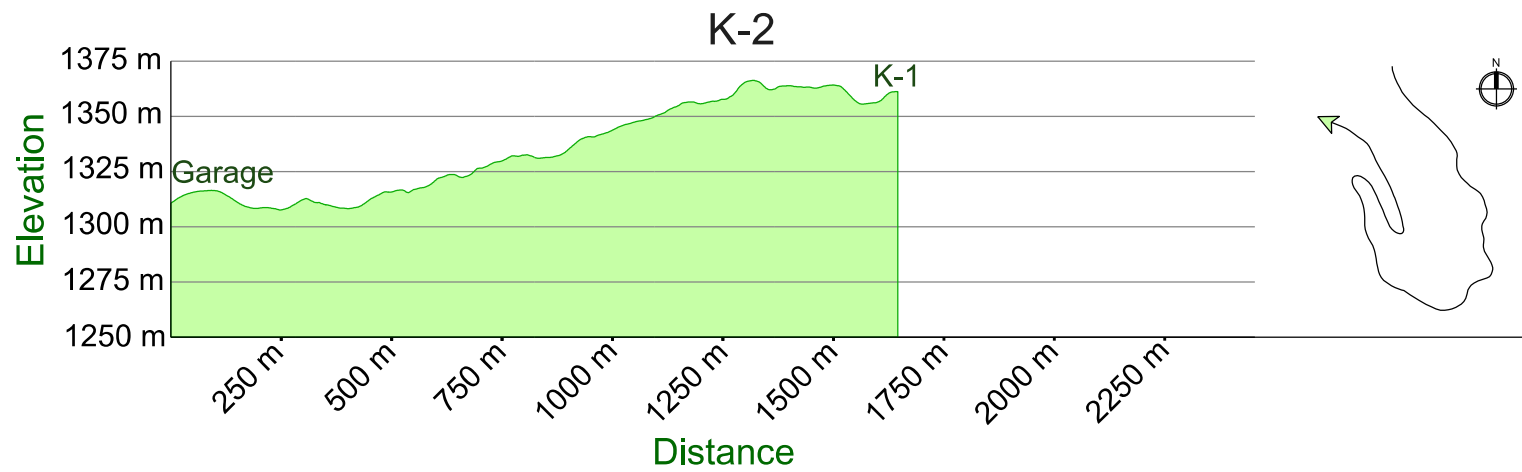

# Kimberley Nordic Trails - Elevation Profiles