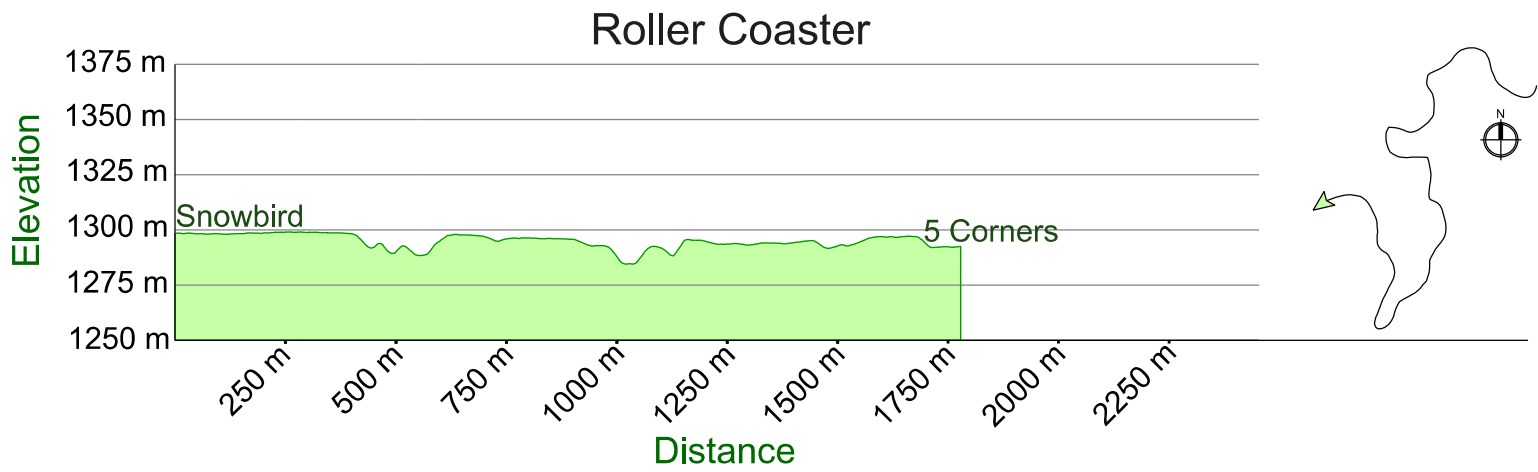

Kimberley Nordic Trails - Elevation Profiles